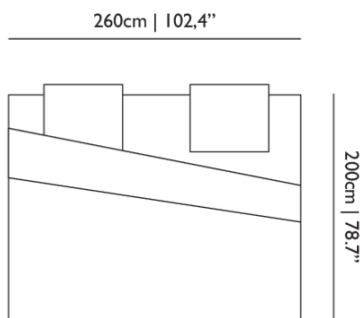

ADDITIONAL

230 TC Duvet: Double Full Flap 40cm / 15.74in Pillows: Envelope Flap 20cm / 7.87in Set will come with 2 pillowcases Pillow size: 60x70cm

MATERIAL

100% cotton

Embroidered Dodo Pavone Duvet Cover Set / 240x200/220

Product

WIDTH 240cm | 94.5"
HEIGHT 200cm | 78.7"
DEPTH 40cm | 15.7"
WEIGHT NETTO 2kg | 4.41lbs

Packaging

WIDTH 30cm | 11.8"
HEIGHT 40cm | 15.7"
CUBAGE 0.05m³ | 1.7ft³
LENGTH 40cm | 15.7"
WEIGHT 10.7kg | 23.59lbs

Technical

ADDITIONAL

230 TC Duvet: Double Full Flap 40cm / 15.74in Pillows: Envelope Flap 20cm / 7.87in Set will come with 2 pillowcases Pillow size: 60x70cm

MATERIAL

100% cotton

Embroidered Dodo Pavone Duvet Cover Set / 260x200/220

Dimensions

Product

WIDTH 260cm | 102.4"
HEIGHT 200cm | 78.7"
DEPTH 40cm | 15.7"
WEIGHT NETTO 2kg | 4.41lbs

Packaging

WIDTH 30cm | 11.8"
HEIGHT 40cm | 15.7"
CUBAGE 0.05m³ | 1.7ft³
LENGTH 40cm | 15.7"
WEIGHT 11.3kg | 24.91lbs

Technical